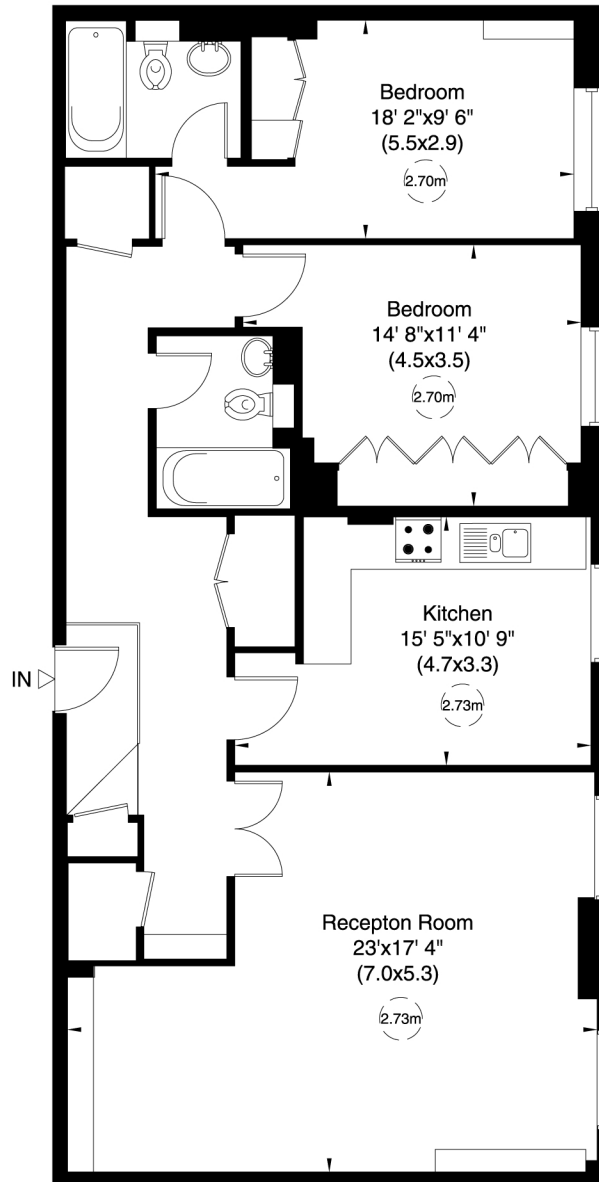

17 New Hereford House, W1

Gross internal area (approx.)

105 Sq m (1130 Sq ft)

For identification only, Not to Scale

Floor Plan by **capital group** 020 8671 7722

Third Floor

Not to scale, for guidance only and must not be relied upon as a statement of fact. All measurements and areas are approximate only (and have been prepared in accordance with the current edition of the RICS Code of Measuring Practice).